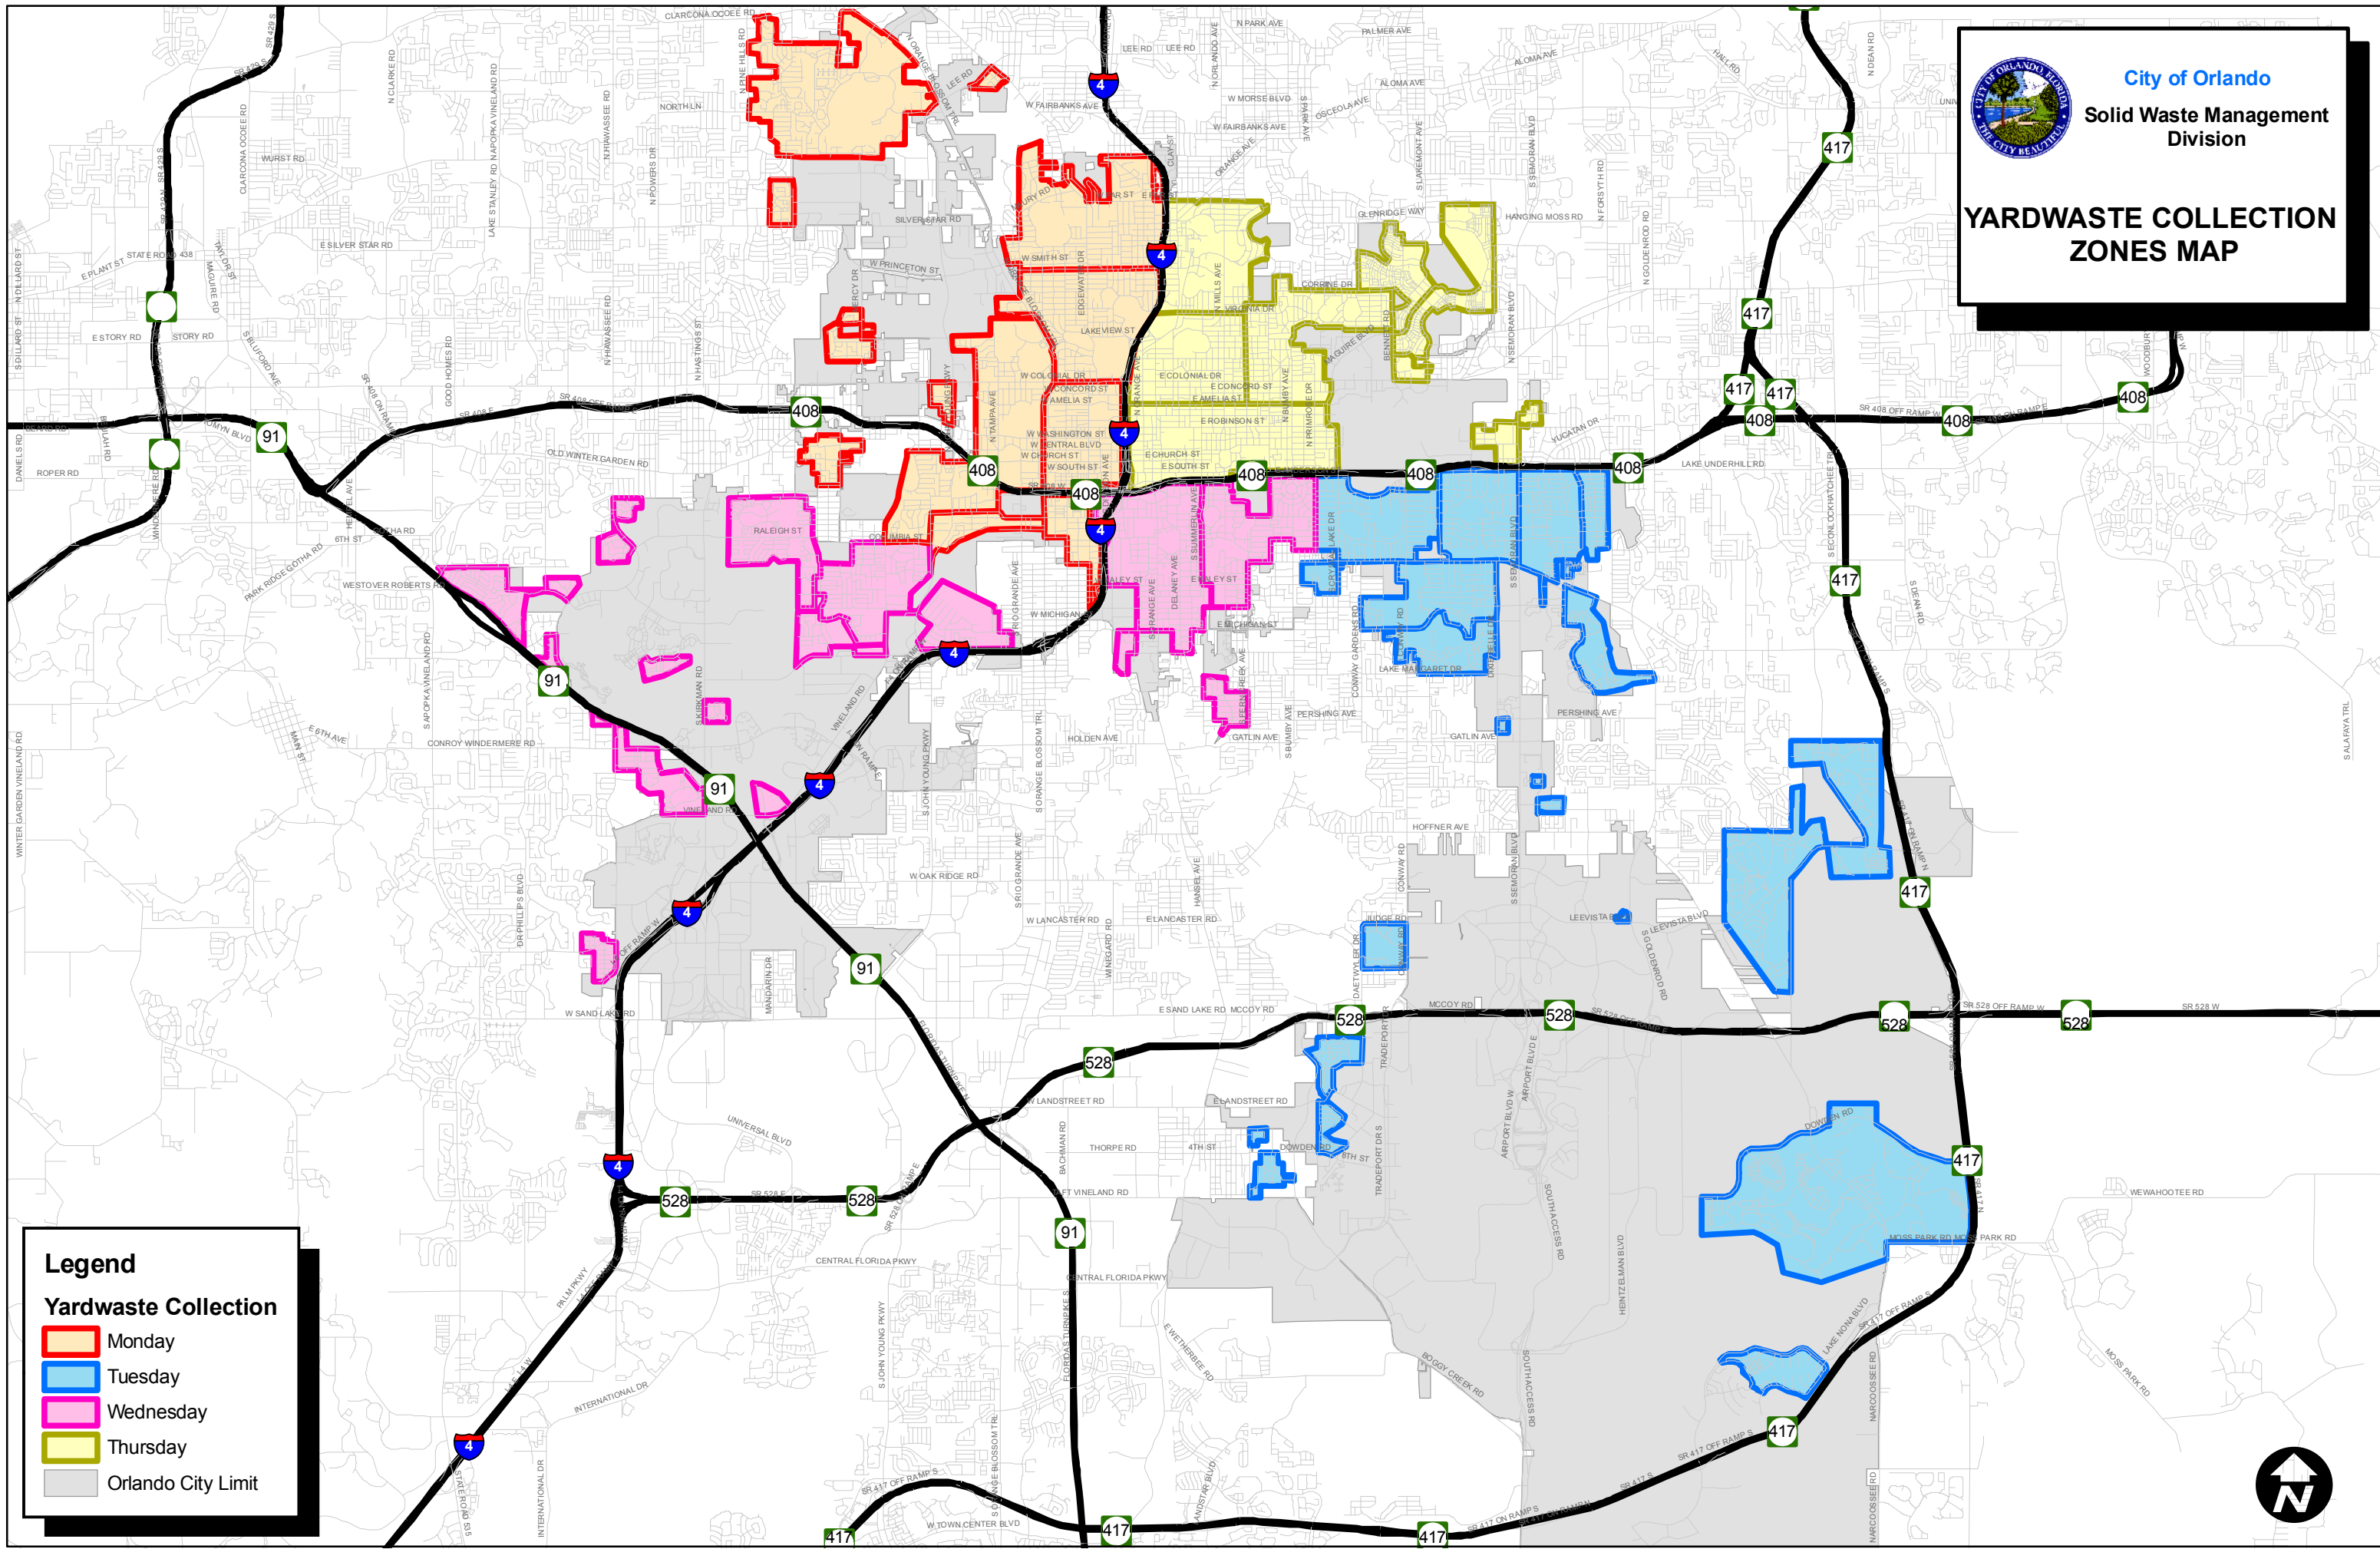

City of Orlando
Solid Waste Management
Division

YARDWASTE COLLECTION ZONES MAP

Legend

Yardwaste Collection

- Monday
- Tuesday
- Wednesday
- Thursday
- Orlando City Limit