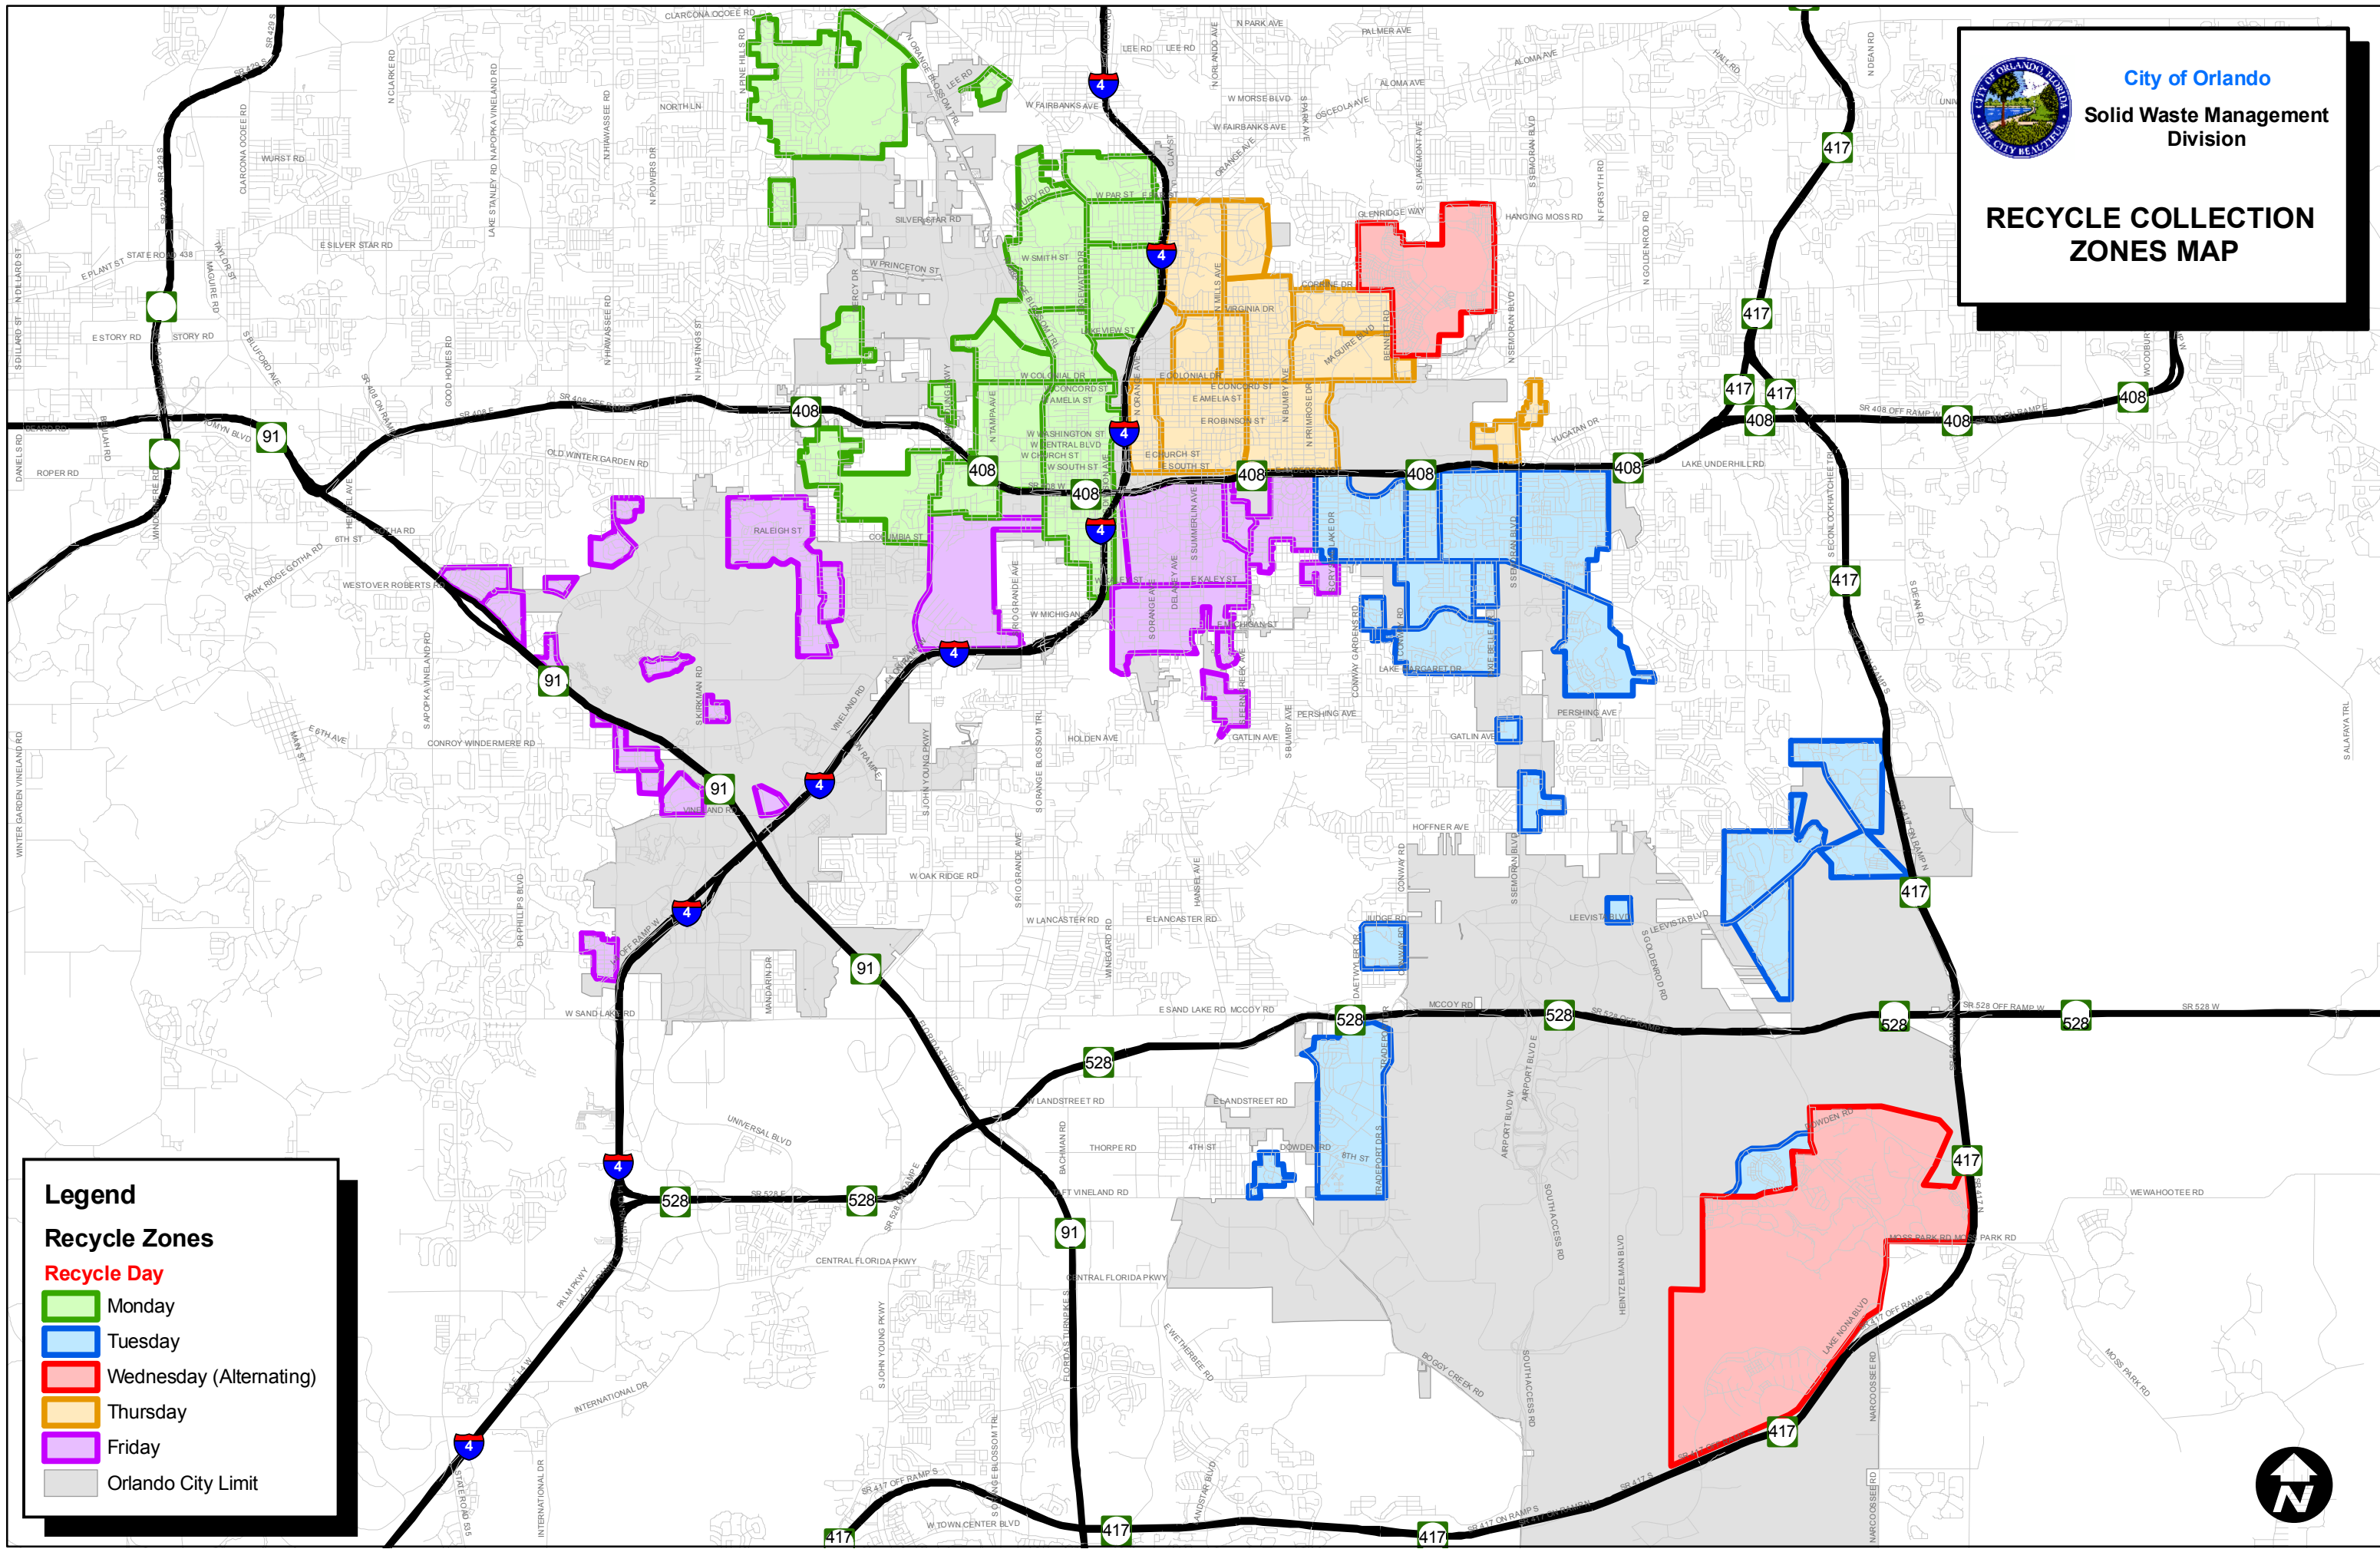

City of Orlando
Solid Waste Management
Division

RECYCLE COLLECTION ZONES MAP

Legend

Recycle Zones

Recycle Day

- Monday
- Tuesday
- Wednesday (Alternating)
- Thursday
- Friday
- Orlando City Limit