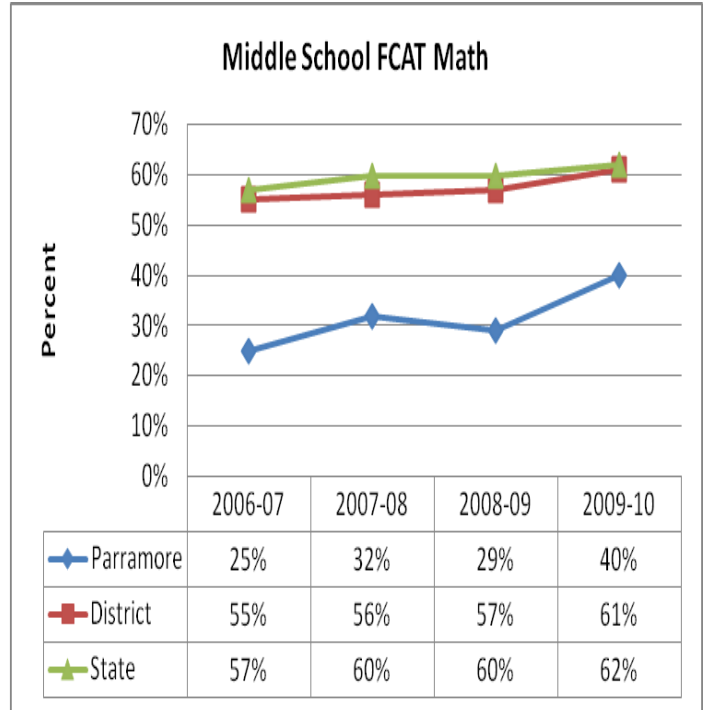

Middle School Students Performing At or Above Grade Level, 2007-2010