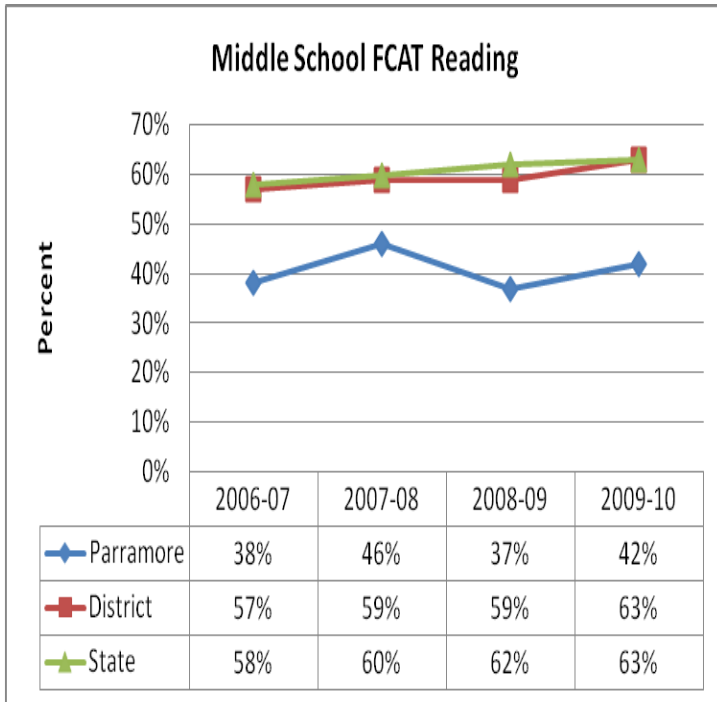

RESULTS

*“In 2006, Parramore arrests accounted for 22.8 percent of Orlando arrests, but in 2009 Parramore arrests accounted for only 10.7 percent of arrests. The Parramore area has been narrowing the gap for Parramore juvenile arrests as a percentage of Orlando juvenile arrests.” - PKZ 2009-10 Annual Evaluation Report, Local Health Council of East Central Florida*

### Elementary School Students Performing At or Above Grade Level, 2007-2010

### Middle School Students Performing At or Above Grade Level, 2007-2010