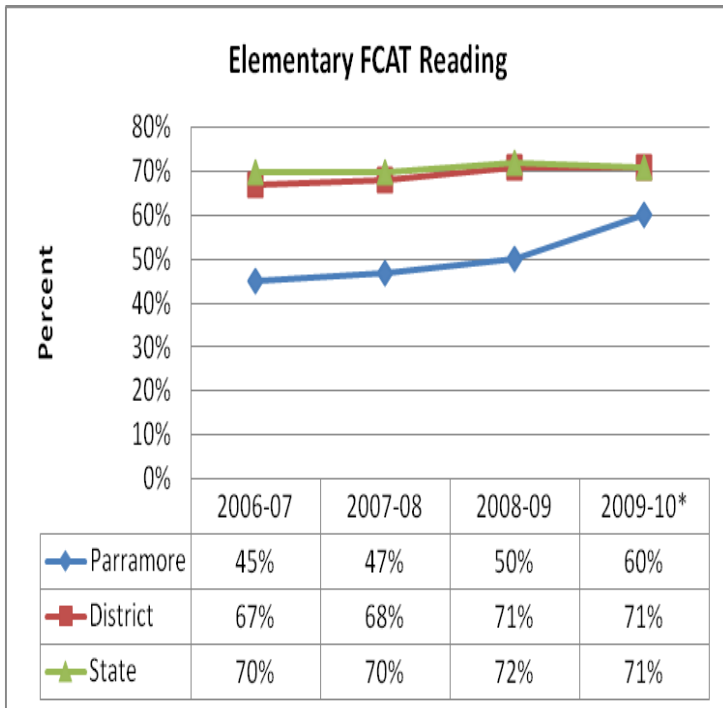

RESULTS

*“In 2006, Parramore arrests accounted for 22.8 percent of Orlando arrests, but in 2009 Parramore arrests accounted for only 10.7 percent of arrests. The Parramore area has been narrowing the gap for Parramore juvenile arrests as a percentage of Orlando juvenile arrests.” - PKZ 2009-10 Annual Evaluation Report, Local Health Council of East Central Florida*

## Florida Comprehensive Assessment Test (FCAT) Comparison Charts (2007-2010) *Prepared by the Health Council of East Central Florida*

### Elementary School Students Performing At or Above Grade Level, 2007-2010