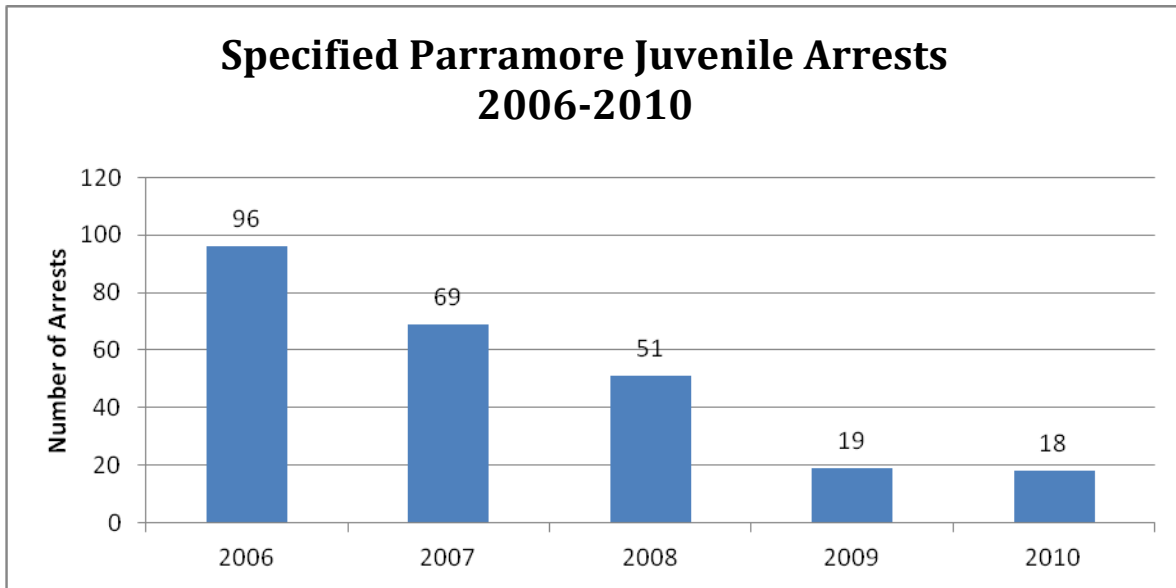

RESULTS

*“In 2006, Parramore arrests accounted for 22.8 percent of Orlando arrests, but in 2009 Parramore arrests accounted for only 10.7 percent of arrests. The Parramore area has been narrowing the gap for Parramore juvenile arrests as a percentage of Orlando juvenile arrests.” - PKZ 2009-10 Annual Evaluation Report, Local Health Council of East Central Florida*