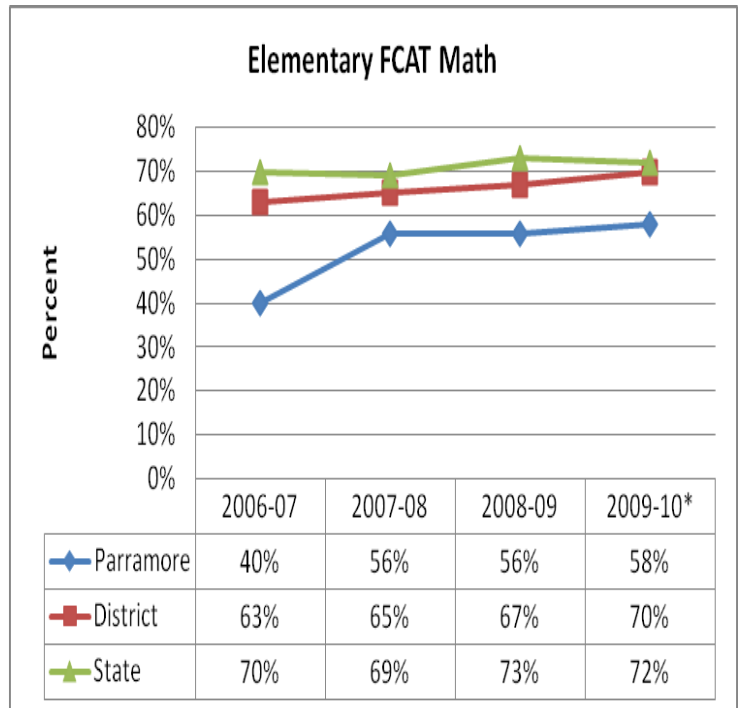

Florida Comprehensive Assessment Test (FCAT) Comparison Charts (2007-2010) *Prepared by the Health Council of East Central Florida*

Elementary School Students Performing At or Above Grade Level, 2007-2010